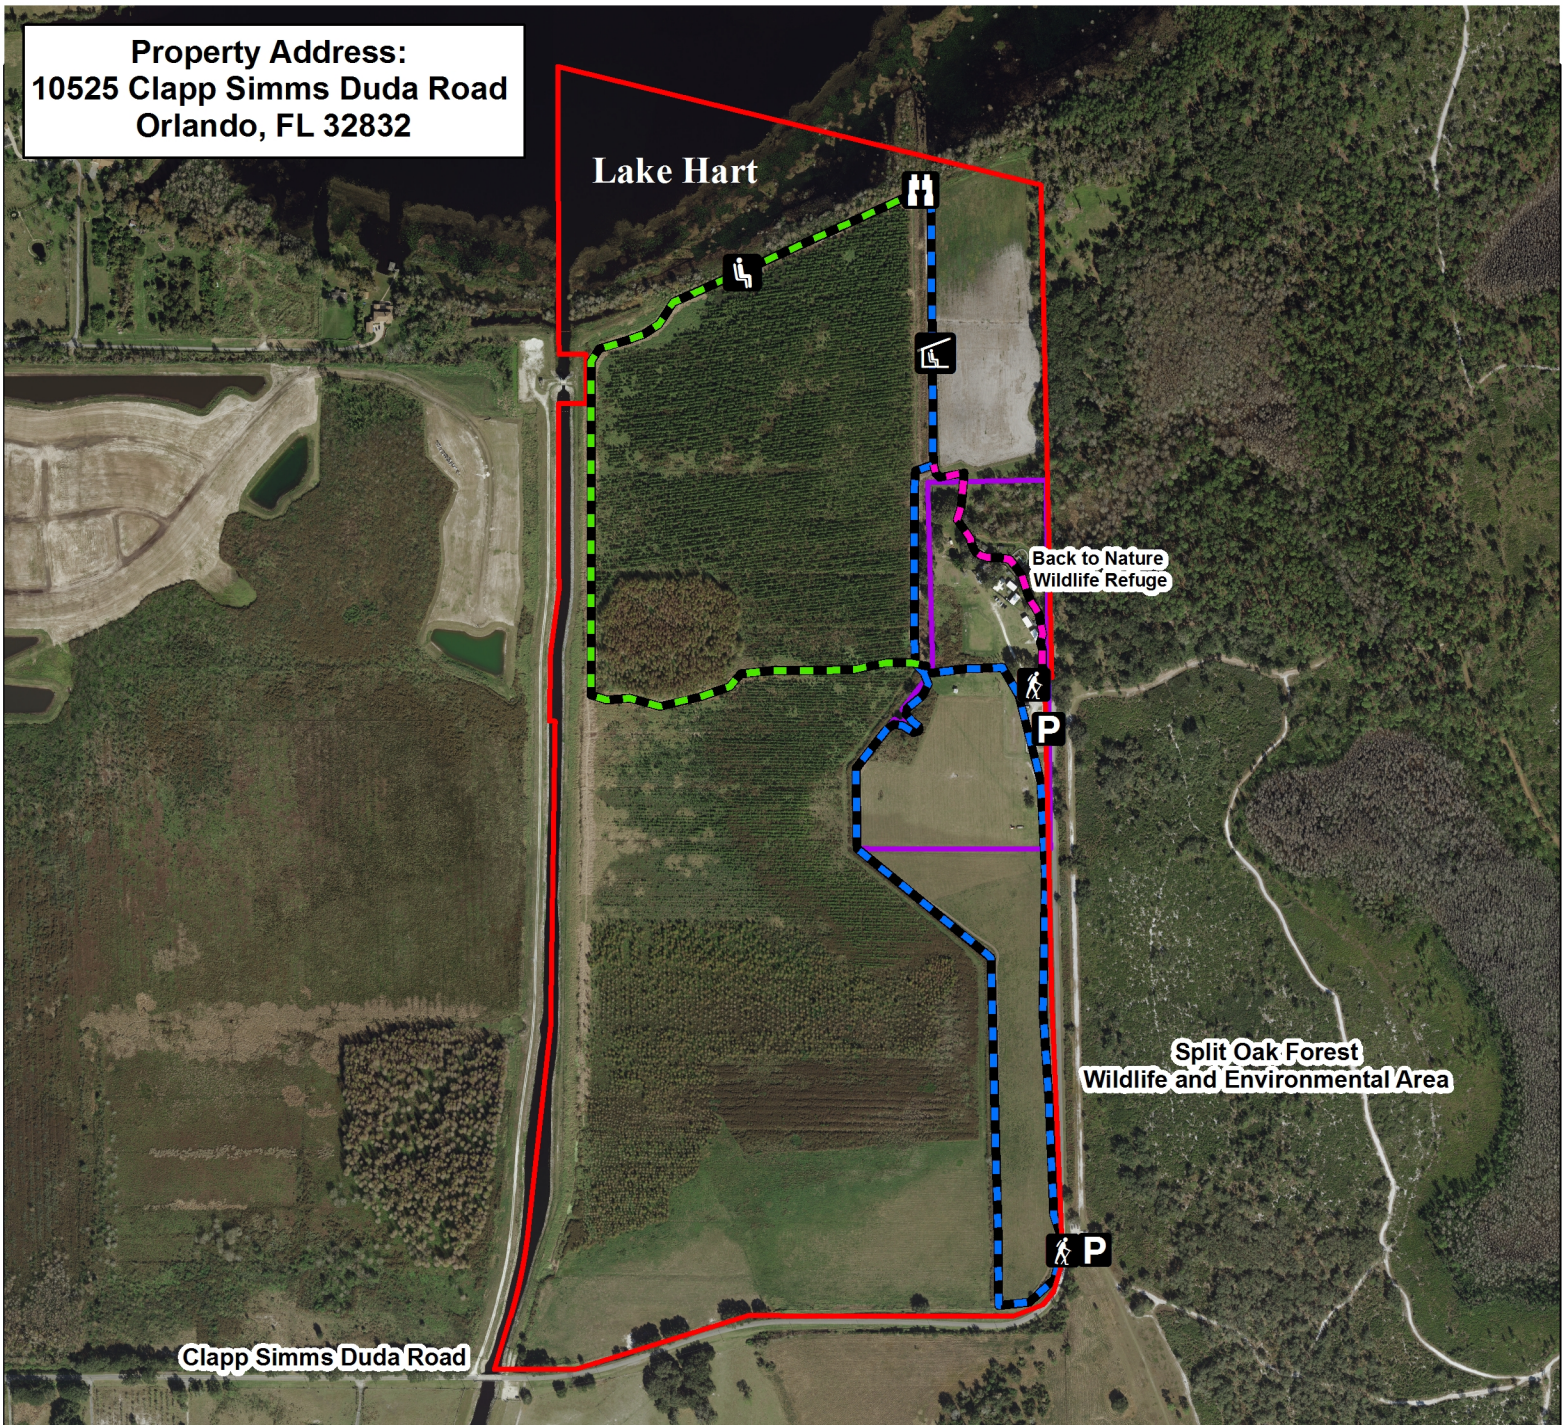

Property Address:
10525 Clapp Simms Duda Road
Orlando, FL 32832

Trails

-  Cypress Trail- 0.78 miles (Moderate-Seasonal)
-  BTN Wildlife Walk - 0.23 miles (Easy)
-  Observation Trail - 1.5 miles (Easy)

Legend

-  Pergola
-  Parking Area
-  Trailhead
-  Bench
-  Observation Platform
-  Eagles Roost - 232 acres
-  Back to Nature (BTN)

Eagles Roost
Trail Map