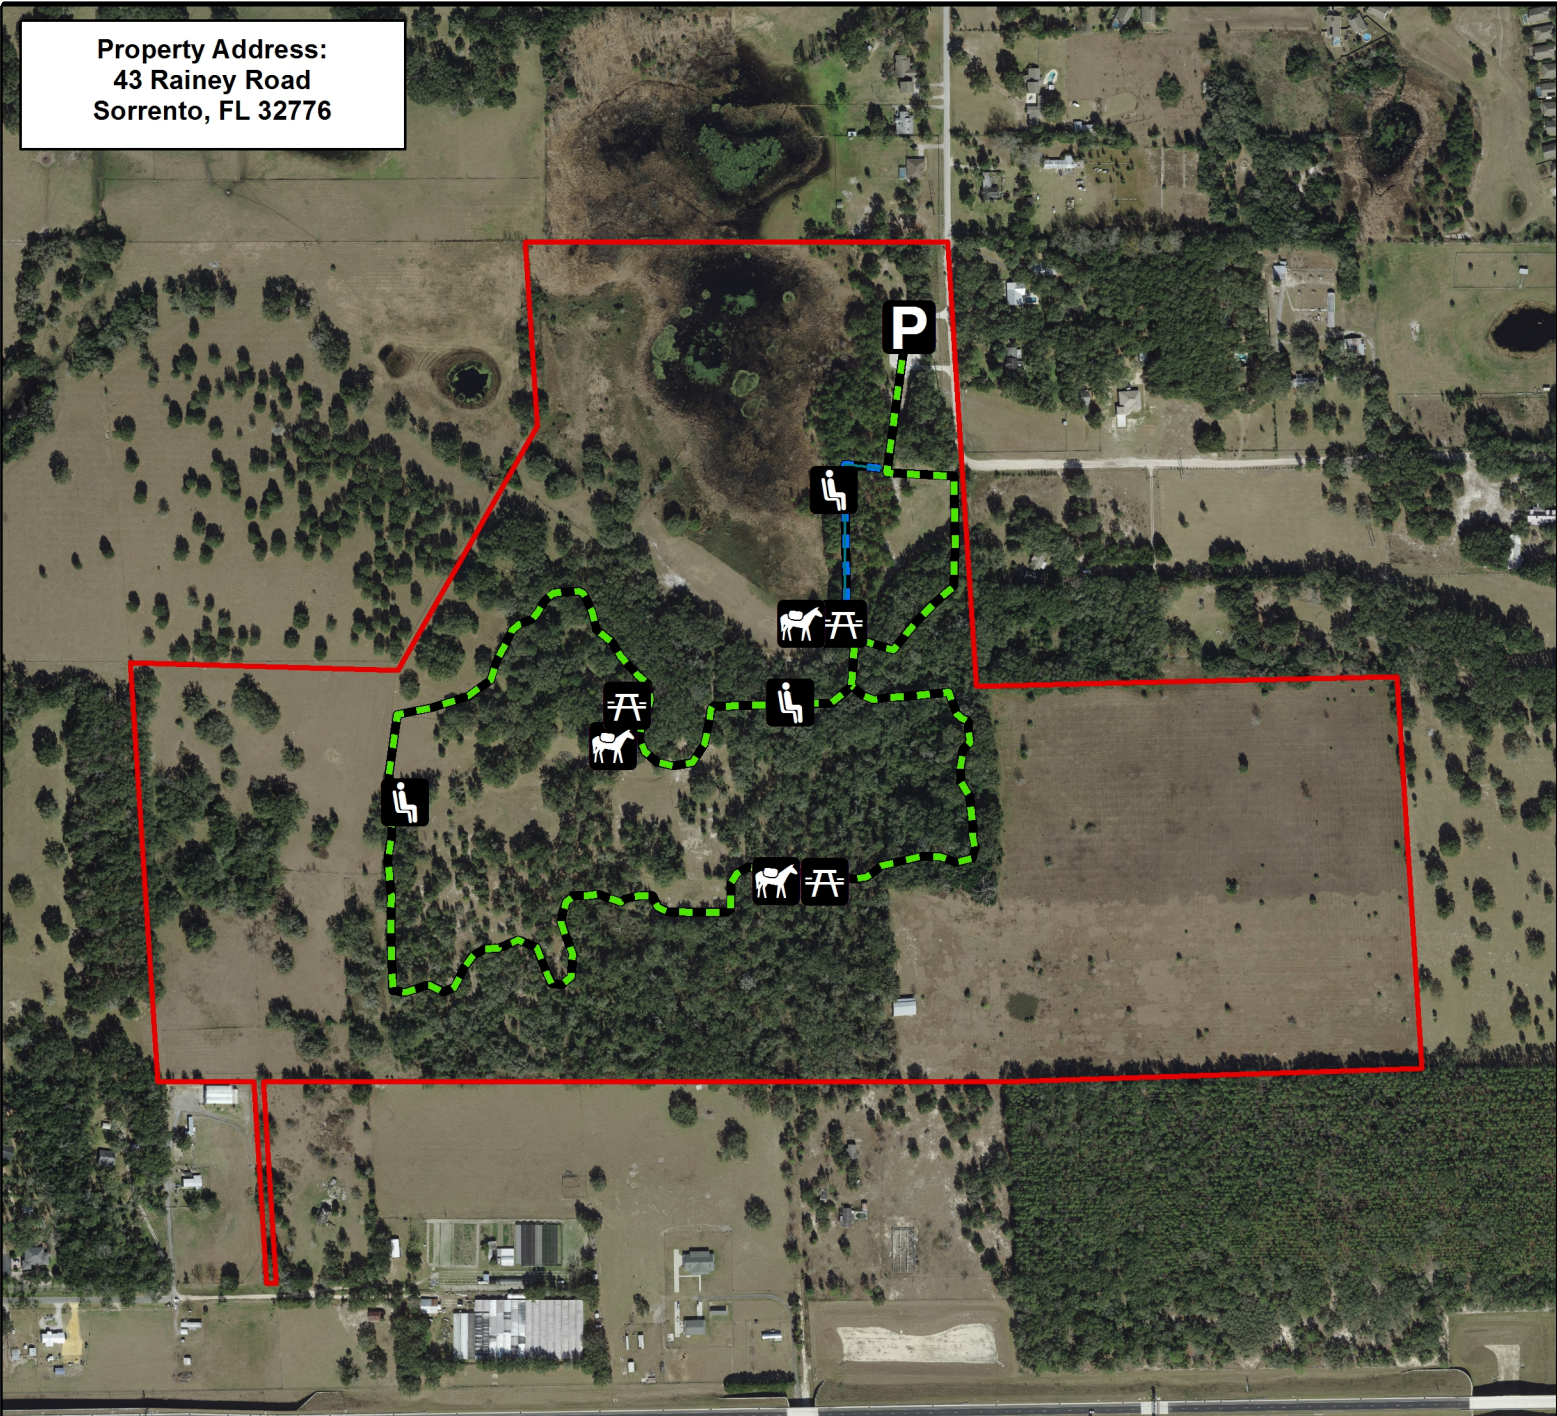

Property Address:  
43 Rainey Road  
Sorrento, FL 32776

### Trails

-  Blue Trail - 0.12 miles (Easy - Hiking only)
-  Green Trail - 1.5 miles (Moderate)

### Legend

-  Picnic Area
-  Parking
-  Bench
-  Picnic Area
-  Horse Tie off Area
-  Lake Lucie Conservation Area - 163.4 acres

Lake Lucie  
Conservation Area  
Trail Map